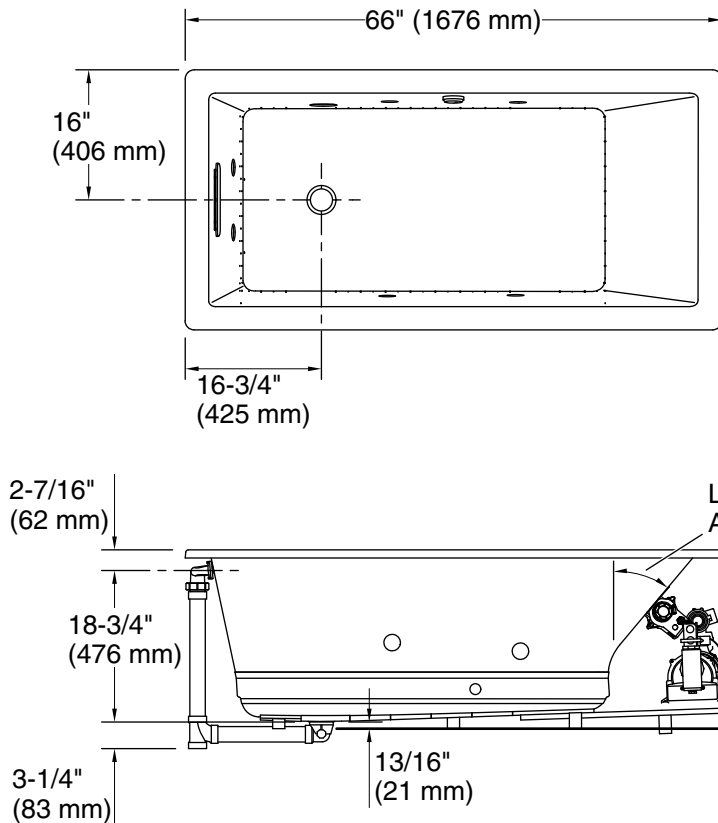

K-1822-XHGH

No change in measurements if connected with drain illustrated. (K-7272)

Drop-in Rim Detail

Blower Motor Access
30" (762 mm) W x 15" (381 mm) H Min

1-1/2" Bath Drain

Required Electrical Service

Three dedicated circuits required, protected with Class A Ground-Fault Circuit-Interrupter (GFCI). Outside North America, this device may be known as a Residual Current Device (RCD).

The hot water supply should be 70% of the capacity of the bath or greater. Installations will vary.

Technical Information

All product dimensions are nominal.

- Installation: Drop-in, Undermount
- Basin area, bottom: 44-1/2" x 22-5/16" (1130 mm x 567 mm)
- Basin area, top: 59-5/8" x 25-1/2" (1514 mm x 648 mm)
- Weight: 172 lbs (78 kg)
- Minimum floor load: 61.5 lbs/ft² (300.3 kg/m²)
- Water depth: 18" (457 mm)
- Water capacity: 85.8 gal (324.8 L)
- Cutout: Drop-in, 65-1/2" x 31-1/2" (1664 mm x 800 mm)
- Electrical component rating:
 - Blower: 120 V, 10 A, 60 Hz
 - Air bath: 120 V, 5 A, 60 Hz
 - Pump: 120 V, 7 A, 60 Hz
 - Heater: 120 V, 12 A, 60 Hz