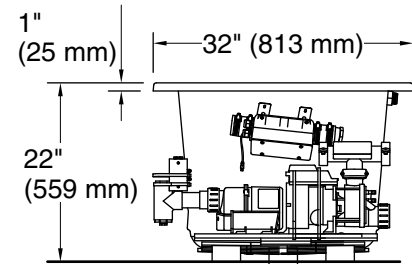

K-1822-XHGH

No change in measurements if connected with drain illustrated. (K-7272)

Drop-in Rim Detail

Blower Motor Access
30" (762 mm) W x 15" (381 mm) H Min

1-1/2" Bath Drain

Required Electrical Service

Three dedicated circuits required, protected with Class A Ground-Fault Circuit-Interrupter (GFCI). Outside North America, this device may be known as a Residual Current Device (RCD).

The hot water supply should be 70% of the capacity of the bath or greater. Installations will vary.

Technical Information

All product dimensions are nominal.

- Installation: Drop-in, Undermount
- Basin area, bottom: 44-1/2" x 22-5/16" (1130 mm x 567 mm)
- Basin area, top: 59-5/8" x 25-1/2" (1514 mm x 648 mm)
- Weight: 172 lbs (78 kg)
- Minimum floor load: 61.5 lbs/ft² (300.3 kg/m²)
- Water depth: 18" (457 mm)
- Water capacity: 85.8 gal (324.8 L)
- Cutout: Drop-in, 65-1/2" x 31-1/2" (1664 mm x 800 mm)
- Electrical component rating:
 - Blower: 120 V, 10 A, 60 Hz
 - Air bath: 120 V, 5 A, 60 Hz
 - Pump: 120 V, 7 A, 60 Hz
 - Heater: 120 V, 12 A, 60 Hz