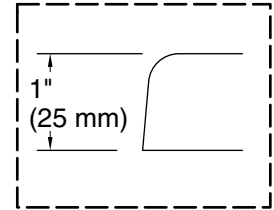

No change in measurements if connected with drain illustrated. (K-7272)

Drop-in Rim Detail

Blower Motor Access
30" (762 mm) W x 15" (381 mm) H Min